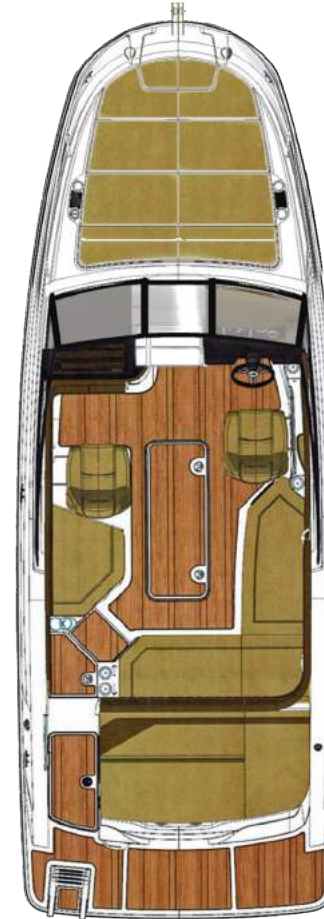

OPTIONAL ENGINES

MerCruiser ECT 4.5L MPI Bravo® III MCM (250 PHP)
MerCruiser ECT 4.5L MPI Bravo III DTS (250 PHP)
MerCruiser ECT 6.2L MPI DTS Bravo III (300 PHP)
Non ETC Engines available out side EU

CAPTAIN'S PACKAGE, INCLUDES:

Bimini Top w/Boot, Stainless Steel Bal & Socket Hardware
Canvas, Cockpit and Tonneau Cover
Carpet Liner, Snap-In (Cockpit)
Round Cockpit Table, Teak
Sunpad Walk-Thru Cushion
Windshield Wiper Starboard

ELEVATION PACKAGE, INCLUDES:

Water Sports Tower Black w/ Bimini Top
Tower Racks
Ski Mirror
Dash Visor

INDIVIDUAL OPTIONS

Bottom Paint
Submersible Swimplatform, Manual Operated
Canvas Enclosure package incl: Aft Curtain, Front & Side Curtains
Mooring Cover, Black
Air Compressor
Folding Cockpit Table, Teak
Infinity, Woven Cockpit Flooring
Sunpad on front deck with Deck Runners
Led Package in Cockpit - Blue or White
Refrigerator (12 volt) in Cockpit
SB Bucket Seat with PS Reversible Loungeseat
SeaDek covering on Swimplatform (Gray or Mocha)
Windlass - Electric with Chain & SST Anchor
Toilet - Portable
Chart Plotter / Fishfinder w/ GPS - Raymarine
Digital Dash w/ Mercury Vesselview link 9"
Mercury Active Trim
Premier Stereo w/ extra speakers / SW & Transom remote on 230
Transom Trailer Trim Switch
On Board Battery Charger

Cockpit & Bow Pad