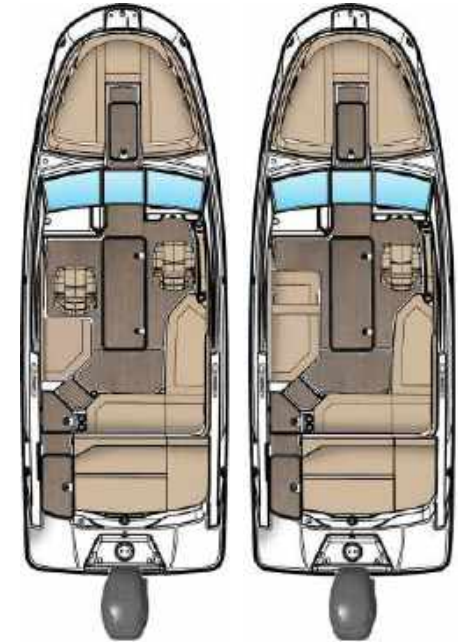

ELECTRONICS

Chartplotter / Sonar (5") Option; (Includes: Simrad G05 (5")
Touchscreen Display; Chartplotter w/ Preloaded Charts; Transducer
w/ Water Temperature, Depth & Fishfinder; 5" Tachometer & 4"
Multifunction Gauges)
Digital Dash w/Mercury VesselView Link (9")Option; (Includes: Simrad
G09 (9")Touchscreen Display w/ Mercury Vessel View Link Data;
Chartplotter w/ Preloaded Charts; Transducer w/ Depth, Water
Temperature and Fishfinder)
Premier Audio Upgrade (Includes: 2 Pair of Fusion 6.5" Signature
Series Speakers, 10" Signature Series Subwoofer & Signature Series
5 Channel 1600W Amp)

ADDITIONAL OPTIONS

Battery On/Off Switch, Dual w/ Second Battery Tray
Bow and Cockpit Tables w/ Dedicated Storage
Bow Walk-Thru Door
C E Option Group
Flagpole w/ Base & US Flag
LED Lighting Package - Blue or White
On Board Battery Charger - 120v/60 To 12v
On Board Battery Charger - 220v/50 To 12v
Portable Head
Premium Ski Mirror
Pump-out Head
Tower Board Racks

TRAILER OPTIONS

Trailer Tandem Axle w/ Tandem Axle Disc Brakes (Painted)
Trailer Tandem Axle w/ Tandem Axle Disc Brakes (Galvanized)
Premium Trailer Tandem Axle w/ Tandem Axle Disc Brakes (Painted)

Standard Port Bucket Seat

Sea Ray Boats, 800 S. Gay Street, Suite 1200, Knoxville, TN 37929. Internet address: <http://www.searay.com>

Note: Not all accessories shown in pictures or described herein are standard equipment or even available as options. Some features and options may not be available when a boat is built for outside North America and/or has CE Certification. Options and features are subject to change without notice. Not all model year boats may contain all the features or meet the specifications described herein. Confirm availability of all accessories and equipment with an authorized Sea Ray dealer prior to purchase. Printed in the U.S.A. August 2018 ©Sea Ray Boats.

08212018