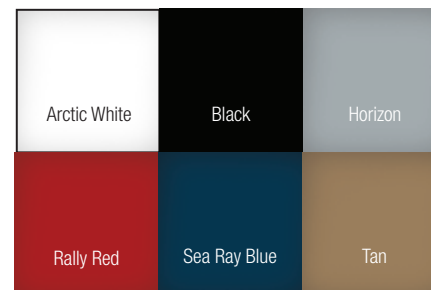

Exterior Colors

Sea Ray
every moment perfectly crafted