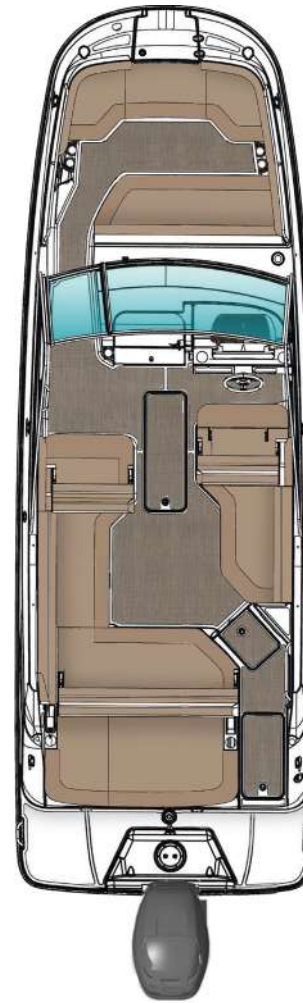

SDX® 250 OUTBOARD

ADDITIONAL OPTIONS

- Active Trim by Mercury Marine w/ Digital Dash 9" Option
- Active Trim by Mercury Marine w/ Digital Dash 12" Option
- Air Compressor For Water Toys
- Blue or White LED Lighting Package
- Bow & Transom Sprayer
- C E Option Group
- Docking Lights
- Fender Clip System - Quick Connect (6)
- Flagpole w/ Base & US Flag
- Interior Ventilation Window
- On Board Battery Charger 120v/60 To 12v
- On Board Battery Charger - 220v/50 To 12v
- Premium PTM Ski Mirror
- Pump-out Head
- Swivel Wakeboard Racks
- Thru Hull Under Water Lights
- Tower Speakers (Includes 2 Fusion 8.8" Signature Series Can Speakers & 1400W Amp) (Only Available w/ Tower & Stereo Upgrade Options)

TRAILER OPTIONS

- Trailer, Tandem Axle w/ Tandem Axle Disc Brakes (Galvanized)
- Trailer, Tandem Axle w/ Tandem Axle Disc Brakes (Painted)

Standard Seating Plan

08222018

Note: Not all accessories shown in pictures or described herein are standard equipment or even available as options. Some features and options may not be available when a boat is built for outside North America and/or has CE Certification. Options and features are subject to change without notice. Not all model year boats may contain all the features or meet the specifications described herein. Confirm availability of all accessories and equipment with an authorized Sea Ray dealer prior to purchase. Printed in the U.S.A. August 2018 ©Sea Ray Boats.