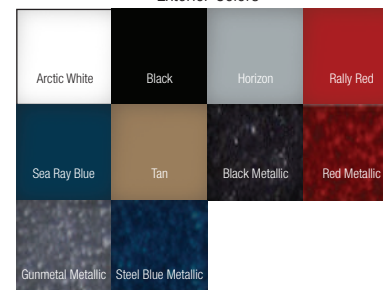

Exterior Colors

Sea Ray
every moment perfectly crafted