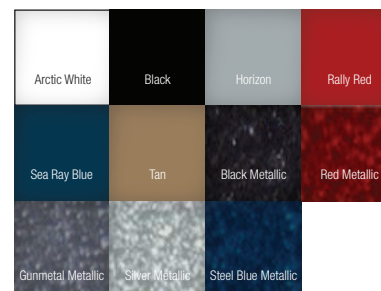

Exterior Colors

Sea Ray
every moment perfectly crafted